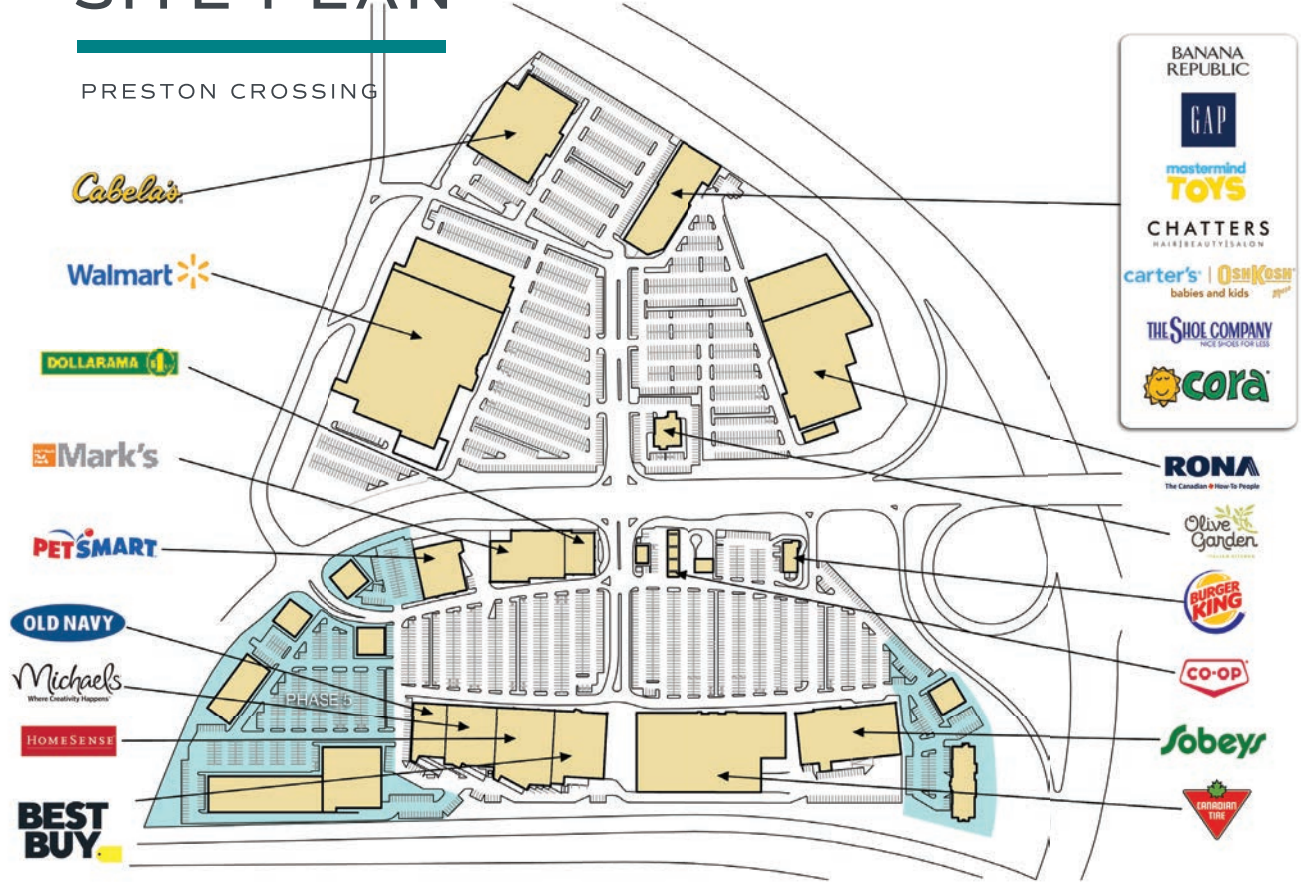

SITE PLAN

PRESTON CROSSING

COLIN PETER
DIRECTOR OF LEASING
HARVARD DEVELOPMENTS

T | 403.268.6640 E | cpeter@harvard.ca

AERIAL

PRESTON CROSSING

COLIN PETER
 DIRECTOR OF LEASING
 HARVARD DEVELOPMENT

T | 403.268.6640 E | cpeter@harvard.ca